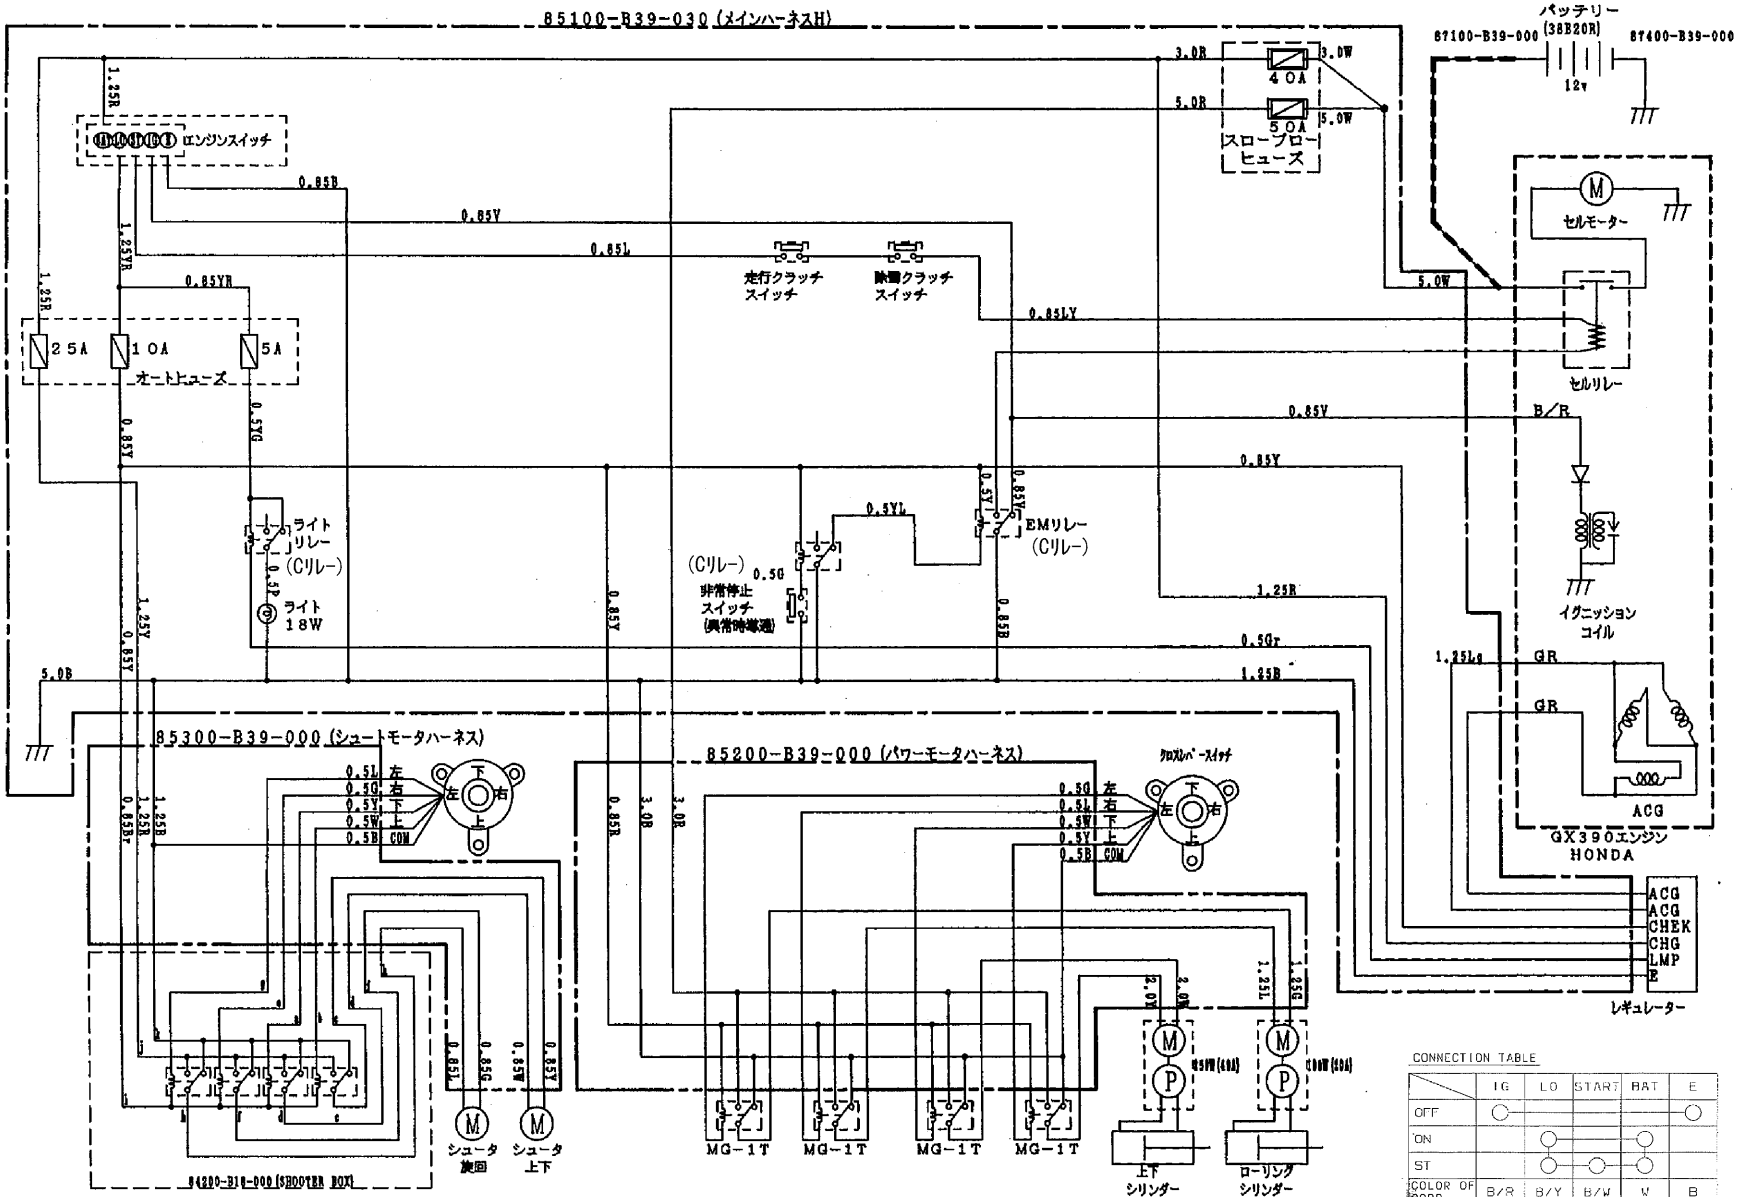

SS139VH、SS119VH

CONNECTION TABLE

	IG	LO	START	BAT	E
OFF	○				○
ON				○	
ST		○	○	○	
COLOR OF CORD	B/R	B/Y	B/W	W	B
SIZE OF CORD	AVO. 75	AVO. 75	AVO. 75	AVO. 75	AVO. 75

35100-766-013