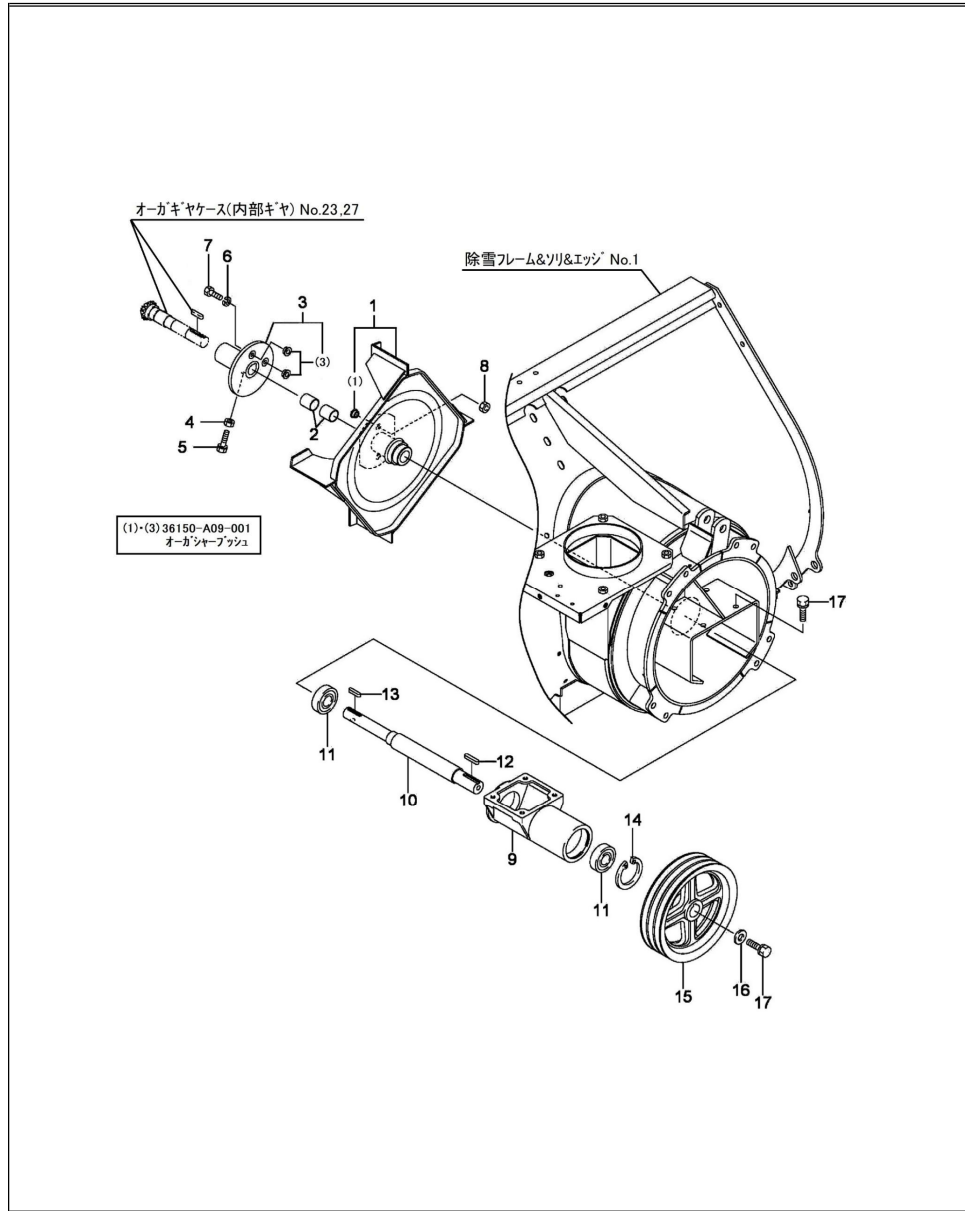

No.	Parts No.	Name	Quantity	Note
1	36100-A91-808	BLOWER COMP	1	
2	91646-2530R	BUSH, BM2530FS	2	
3	36200-A91-000	JOINT COMP, AUGER	1	
4	94003-10412	NUT, SPECIAL 10	1	
5	91212-1030147	BOLT, SPECIAL 10×30	1	
6	94111-08012	WASHER, SPG 8	1	
7	92001-0802514	BOLT, 8×25	1	
8	94001-08412	NUT, 8	1	
9	36901-B18-000	HOUSING, BLOWER SHAFT	1	
10	34901-B16-000	SHAFT, BLOWER	1	
11	96105-06306	BEARING, 6306UU	2	
12	97115-040041	KEY, 8×7×40S	1	
13	97114-033041	KEY, 7×7×33RR	1	
14	94520-72080	CIRCLIP, IN 72	1	
15	63901-B53-000	PULLY, 231B-3×30	1	
16	91251-1035451	WASHER, RD 10×35×4.5	1	
17	93000-1002517	BOLT, SPECIAL 10×25	5