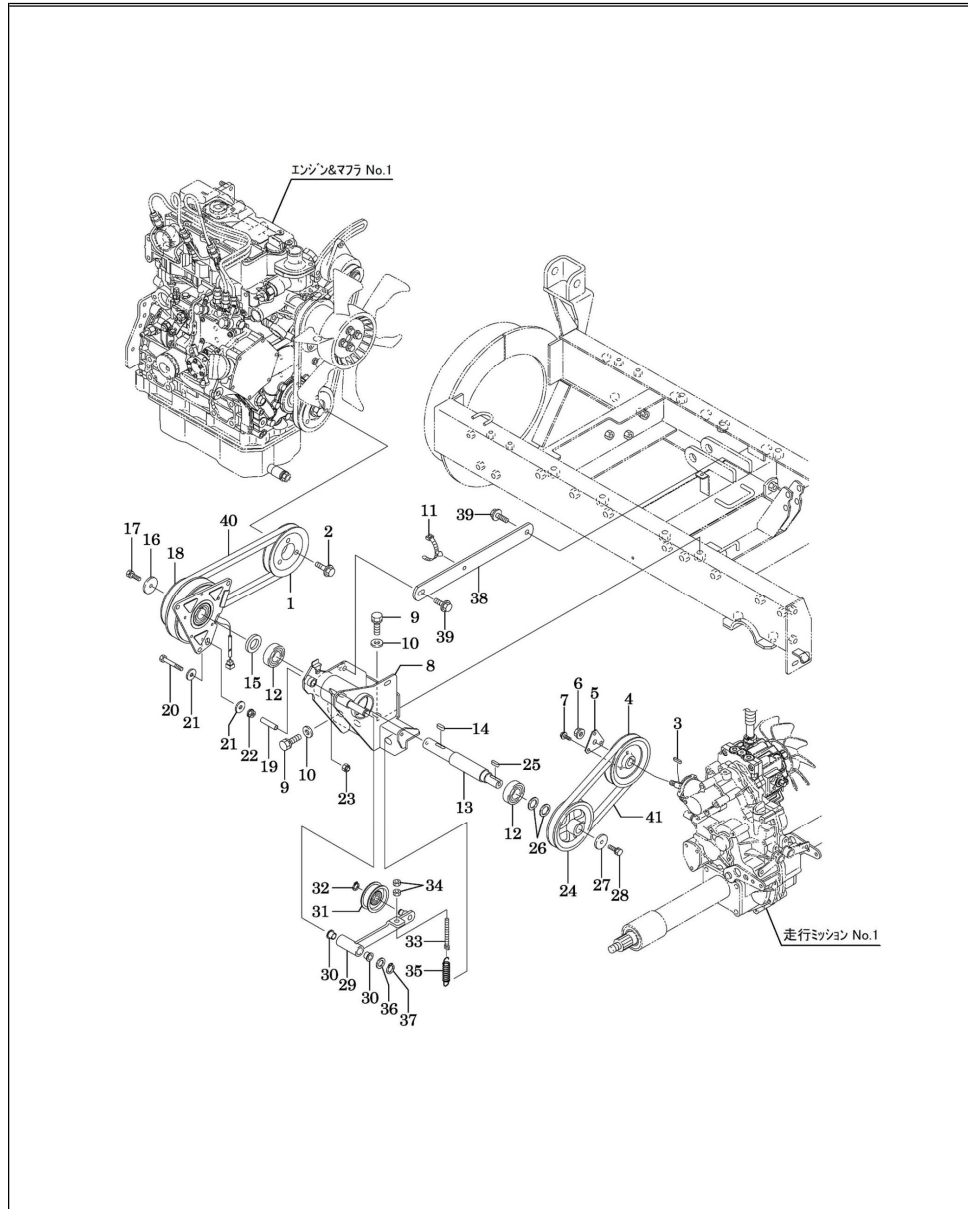

No.	Parts No.	Name	Quantity	Note
1	02902-B54-000	PULLEY, ENGINE	1	
2	93000-1003017	BOLT, SPECIAL 10×30	3	
3	97112-022241	KEY, 5×5×22RR	1	
4	63902-B54-000	PULLEY, INPUT HST	1	
5	16901-B54-000	PLATE, FIXING	1	
6	94006-10410	NUT, FLANGE 10×1.25	1	
7	93100-0601617	BOLT, FLANGE 6×16	3	
8	61100-B85-001	BRACKET COMP, COUNTER	1	
9	93000-1203017	BOLT, SPECIAL 12×30	5	
10	94101-12010	WASHER, PLAIN 12	5	
11	91315-C1U68	CLIP, CABLE C-1U68	1	
12	96105-06205	BEARING, 6205UU	2	
13	64901-B85-000	SHAFT, COUNTER	1	
14	97114-020041	KEY, 7×7×20S	1	
15	64902-B85-000	COLLAR, COUNTER SHAFT	1	
16	91251-0840451	WASHER, RD 8×40×4.5	1	
17	91219-0825010	BOLT, SPECIAL 8×25	1	
18	67100-B54-001	CLUTCH COMP, ELECTROMAGNETIC	1	
19	91544-0730030	TUBE, GASOLINE 7.3×30	1	
20	92201-0805517	BOLT, 8×55	1	
21	94101-08015	WASHER, PLAIN 8	2	
22	94002-08410	NUT, FLANGE 8	1	
23	91233-084120	NUT, SPECIAL 8	1	
24	63902-B18-000	PULLY, 113B×20	1	
25	97113-020041	KEY, 6×6×20S	1	
26	91251-2030231	WASHER, RD 20×30×2.3	2	
27	91251-0835451	WASHER, RD 8×35×4.5	1	
28	91219-0825010	BOLT, SPECIAL 8×25	1	
29	66300-B85-001	ARM B COMP, DRIVE TENSION	1	
30	91642-1512R	BUSH, BM1512F23FS	2	
31	91615-12503743	PULLEY, TENSION 50TA2	1	
32	94510-12080	CIRCLIP, EX 12	1	
33	65901-A09-001	BOLT, TENSION	1	
34	94003-08412	NUT, SPECIAL 8	2	
35	91601-A32-001	SPRING, TENSION	1	
36	91251-1525231	WASHER, RD 15×25×2.3	1	
37	94510-15080	CIRCLIP, EX 15	1	
38	61901-B53-000	SUPPORT, TENSION BASE	1	
39	93300-1002517	BOLT, FLANGE 10×1.25×25	2	
40	91652-0808034	BELT W800, SB30	1	
41	91652-0808030	BELT W800, SB30	1