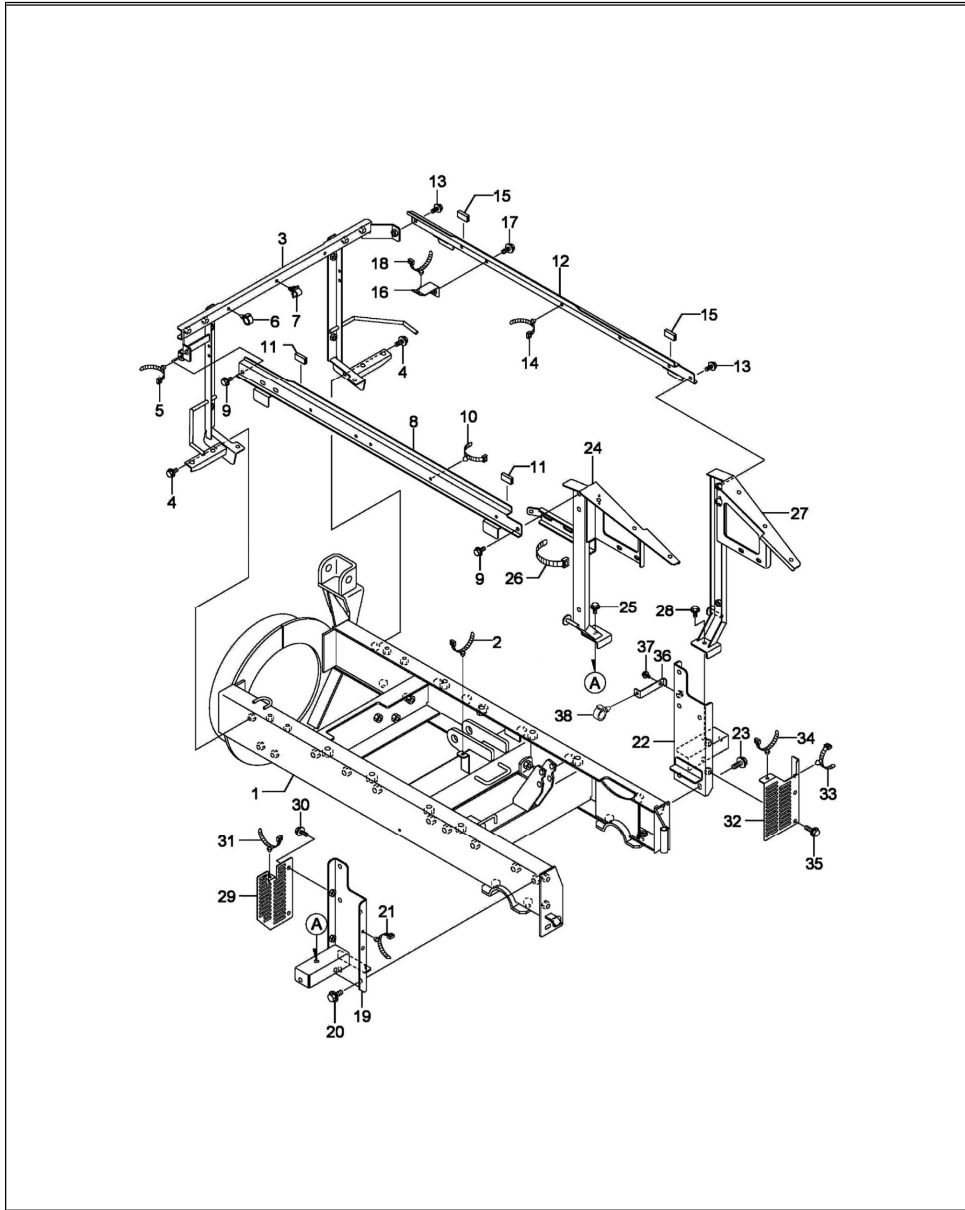

No.	Parts No.	Name	Quantity	Note
1	41100-B53-007	FRAME COMP, MAIN	1	
2	91314-119P7	STRAP, CABLE 1-19P7	1	
3	47700-B85-000	FRAME COMP, FRONT	1	
4	93100-0801617	BOLT, FLANGE 8×16	4	
5	91314-119P7	STRAP, CABLE 1-19P7	1	
6	91315-C1J77	CLIP, CABLE C-1J77	1	
7	91315-A3455	CLIP, CABLE A-3455	3	
8	47300-B86-000	COVER L COMP, SIDE	1	
9	93100-0801617	BOLT, FLANGE 8×16	2	
10	91314-11765	STRAP, CABLE 1-1765	2	
11	48903-B53-000	RUBBER, 12×25	2	
12	47400-B86-001	COVER R COMP, SIDE	1	
13	93100-0801617	BOLT, FLANGE 8×16	2	
14	91314-11765	STRAP, CABLE 1-1765	4	
15	48903-B53-000	RUBBER, 12×25	2	
16	57600-B85-000	STAY COMP, HYDRAULIC HOSE	1	
17	93100-0601217	BOLT, FLANGE 6×12	1	
18	91314-11765	STRAP, CABLE 1-1765	1	
19	41200-B85-000	BRACKET L COMP, PANEL	1	
20	93300-1002517	BOLT, FLANGE 10×1.25×25	2	
21	91314-119P7	STRAP, CABLE 1-19P7	1	
22	41300-B85-000	BRACKET R COMP, PANEL	1	
23	93300-1002517	BOLT, FLANGE 10×1.25×25	2	
24	48500-B85-003	FRAME L COMP, REAR COVER	1	
25	93100-0801617	BOLT, FLANGE 8×16	1	
26	91311-250	BAND, REPEAT RF250	1	
27	48600-B85-003	FRAME R COMP, REAR COVER	1	
28	93100-0801617	BOLT, FLANGE 8×16	1	
29	49901-B85-000	COVER FL, REAR	1	
30	93100-0801617	BOLT, FLANGE 8×16	2	
31	91314-119P7	STRAP, CABLE 1-19P7	1	
32	49903-B85-001	COVER RR, REAR	1	
33	91314-15782	STRAP, CABLE 1-5782	1	
34	91315-C2S12	CLIP, CABLE C-2S12	2	
35	93100-0801617	BOLT, FLANGE 8×16	2	
36	41901-B85-000	STAY, CABLE	1	
37	93100-0801617	BOLT, FLANGE 8×16	1	
38	91315-C2S12	CLIP, CABLE C-2S12	1